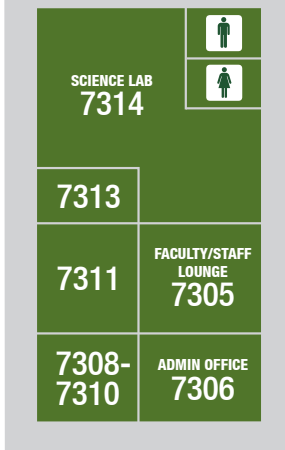

TEHAMA CAMPUS

SHASTA COLLEGE TEHAMA CAMPUS 770 Diamond Ave., Red Bluff, CA 96080 (530) 242-7750

7401 Admissions & Records	7426 Campus Safety	7308-10 Office	7210 Classroom
7401 Counseling	7431 Conference Room	7311 Classroom	7101 Student Lounge
7401 EOPS & PACE	7432 Veterans Center	7313 Office	7101 Learning Center
7401 Registration	7441-49 Office	7314 Science Lab	7106-09 Office
7401 Student Services	7450 Office	7201 Classroom	7114 Computer Classroom
7401-F Classroom/ Community Room	7451 Office	7202 Classroom	7116 Learning Center
7406-09 Office	7452 Admin Office	7205 Classroom	
7420-27 Office	7305 Faculty/Staff Lounge	7206-AB Classroom/ Community Room	
	7306 Admin Office		