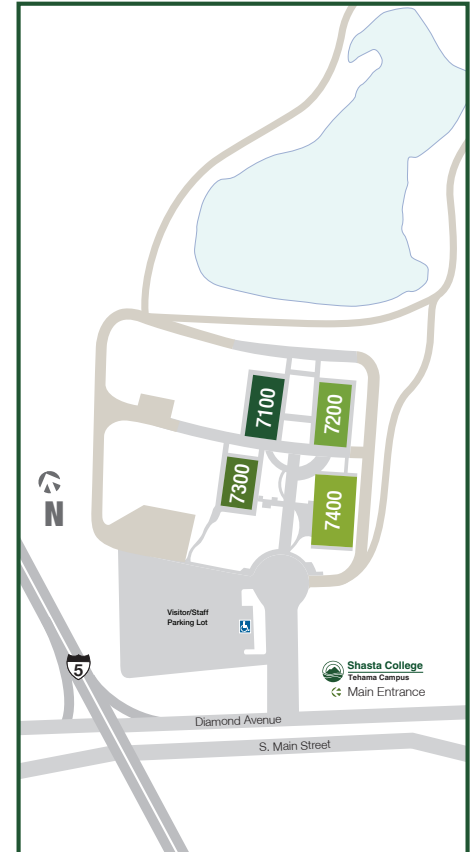

TEHAMA CAMPUS

SHASTA COLLEGE TEHAMA CAMPUS 770 Diamond Ave., Red Bluff, CA 96080 (530) 242-7750

7401 Admissions & Records	7426 Campus Safety	7308-10 Office	7210 Classroom
7401 Counseling	7431 Conference Room	7311 Classroom	7101 Student Lounge
7401 EOPS & PACE	7432 Veterans Center	7313 Office	7101 Learning Center
7401 Registration	7441-49 Office	7314 Science Lab	7106-09 Office
7401 Student Services	7450 Office	7201 Classroom	7114 Computer Classroom
7401-F Classroom/ Community Room	7451 Office	7202 Classroom	7116 Learning Center
7406-09 Office	7452 Admin Office	7205 Classroom	
7420-27 Office	7305 Faculty/Staff Lounge	7206-AB Classroom/ Community Room	
	7306 Admin Office		