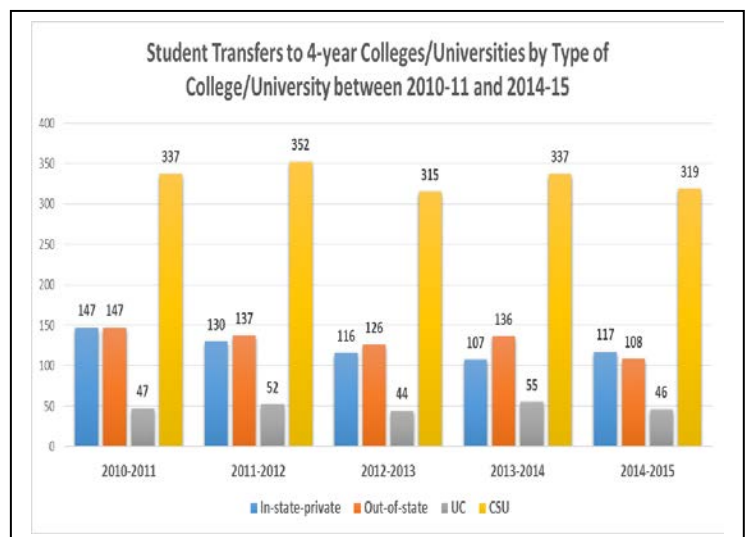

Subsequent Enrollment Data

Each year thousands of students enroll at Shasta College. Many of them subsequently transfer to four-year colleges and universities. In an effort to track where our students move on to from Shasta College we subscribe to the National Student Clearinghouse Student Tracker service. The data below represent unduplicated student enrollments between 2010-11 and 2014-15 at the first institution attended after leaving Shasta College.

TOP 20 Transfer Institutions by Volume 2010-11 through 2014-15 (Source: National Student Clearinghouse)	
1	CALIFORNIA STATE UNIVERSITY - CHICO
2	SIMPSON UNIVERSITY
3	CALIFORNIA STATE UNIVERSITY - SACRAMENTO
4	NATIONAL UNIVERSITY
5	UNIVERSITY OF CALIFORNIA-DAVIS
6	HUMBOLDT STATE UNIVERSITY
7	SOUTHERN OREGON UNIVERSITY
8	UNIVERSITY OF PHOENIX
9	CALIFORNIA POLYTECHNIC STATE UNIVERSITY
10	OREGON INSTITUTE OF TECHNOLOGY
11	UNIVERSITY OF NEVADA-RENO
12	SAN FRANCISCO STATE UNIVERSITY
13	SONOMA STATE UNIVERSITY
14	UNIVERSITY OF CALIFORNIA-SANTA BARBARA
15	CALIFORNIA STATE UNIVERSITY- NORTHRIDGE
16	UNIVERSITY OF TEXAS ARLINGTON
17	SAN DIEGO STATE UNIVERSITY
18	SAN JOSE STATE UNIVERSITY
19	WESTERN GOVERNORS UNIVERSITY
20	ASHFORD UNIVERSITY

These are the TOP 5 majors (disciplines) where students earn awards from four-year institutions after Shasta College:

- Business, Management, Marketing, and Related Support Services
- Healthcare Professions and Related Programs
- Psychology
- Biological and Biomedical Sciences
- Social Sciences