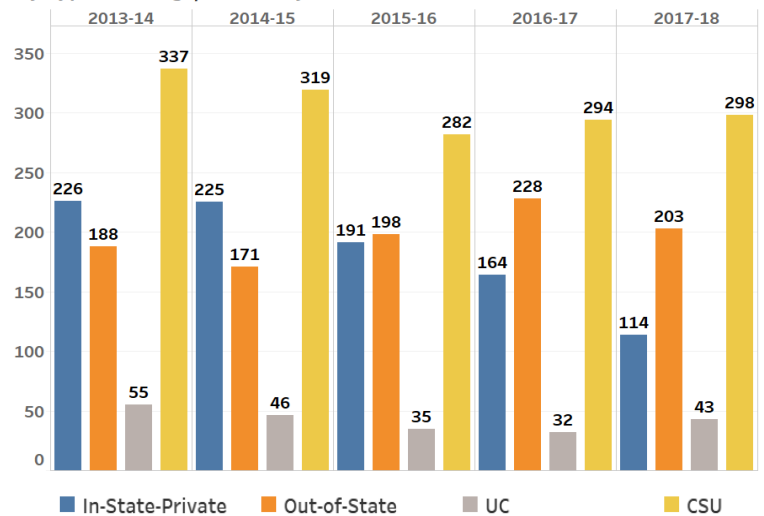

Subsequent Enrollment Data

Each year thousands of students enroll at Shasta College. Many of them subsequently transfer to four-year colleges and universities. In an effort to track where our students move on to from Shasta College we subscribe to the National Student Clearinghouse Student Tracker service. The data below represents unduplicated student enrollments between 2013-14 and 2017-18 at the first institution attended after leaving Shasta College.

Top 20 Transfer Institutions 2013-14 through 2017-18 by Enrollment Source: National Student Clearinghouse	
1	CALIFORNIA STATE UNIVERSITY - CHICO
2	SIMPSON UNIVERSITY
3	CALIFORNIA STATE UNIVERSITY - SACRAMENTO
4	HUMBOLDT STATE UNIVERSITY
5	UNIVERSITY OF CALIFORNIA-DAVIS
6	NATIONAL UNIVERSITY
7	SOUTHERN OREGON UNIVERSITY
8	CALIFORNIA STATE UNIVERSITY- NORTHRIDGE
9	OREGON INSTITUTE OF TECHNOLOGY
10	CALIFORNIA POLYTECHNIC STATE UNIVERSITY
11	SONOMA STATE UNIVERSITY
12	UNIVERSITY OF NEVADA RENO
13	DOMINICAN UNIVERSITY OF CALIFORNIA
14	UNIVERSITY OF TEXAS ARLINGTON
15	SAN FRANCISCO STATE UNIVERSITY
16	OREGON STATE UNIVERSITY
17	WESTERN GOVERNORS UNIVERSITY
18	UNIVERSITY OF CALIFORNIA-SANTA BARBARA
19	UNIVERSITY OF PHOENIX
20	SAN JOSE STATE UNIVERSITY

Student Transfers to 4-year Colleges/Universities
by Type of College/University between 2013-14 and 2017-18

Source: CSUs <http://asd.calstate.edu/ccct/2017-2018/SummaryYear.asp>
and for UCs <https://www.universityofcalifornia.edu/infocenter/admissions-source-school>

TOP 5 Majors (Source: National Student Clearinghouse)

The TOP 5 degrees (majors) earned by students at four-year institutions after leaving Shasta College are:

- Psychology
- Business Administration
- Nursing
- Liberal Arts
- Communication Disorders