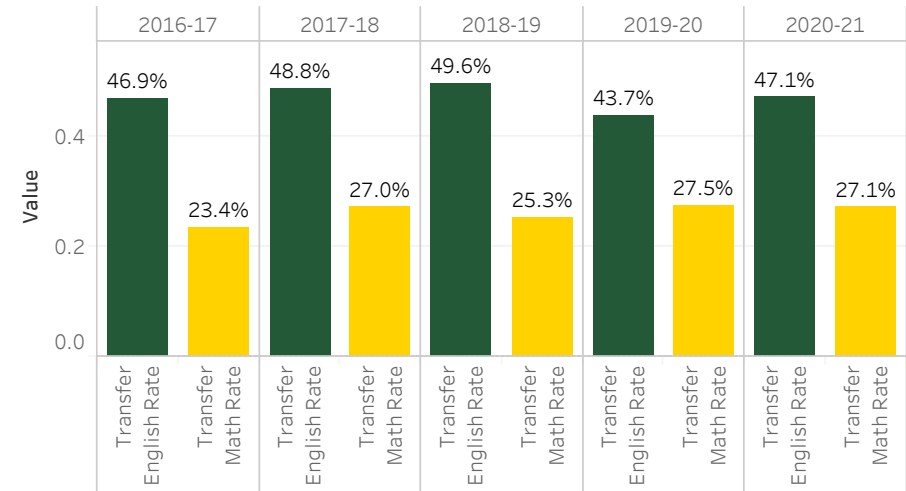

First-Year Students

First Term Spring Fall Summer

Transfer English and Math Completion Rates

*Summer/Fall starts only; includes completions before or during first undergraduate year

3-year Graduation Rates

*Summer/Fall starts only

4-year Transfer Rates

*Summer/Fall starts only