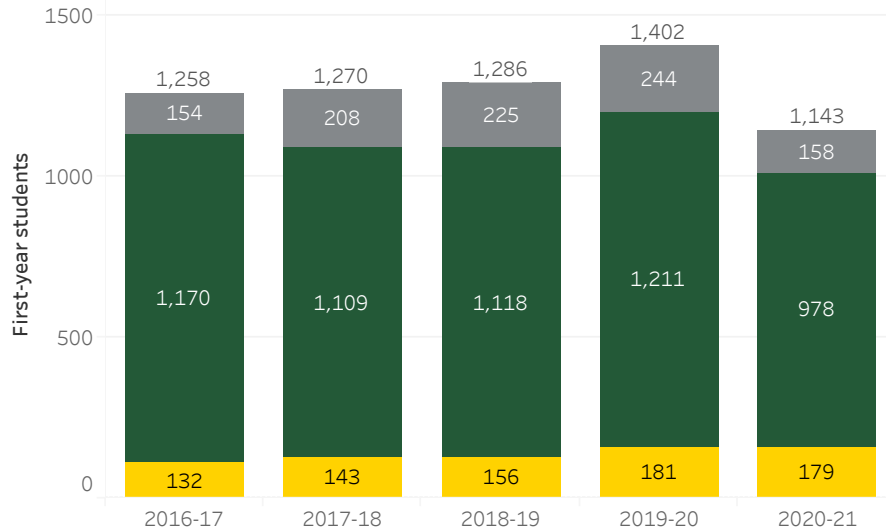

First-Year Students

First Term Spring Fall Summer

Transfer English and Math Completion Rates

*Summer/Fall starts only; includes completions before or during first undergraduate year

3-year Graduation Rates

*Summer/Fall starts only

4-year Transfer Rates

*Summer/Fall starts only