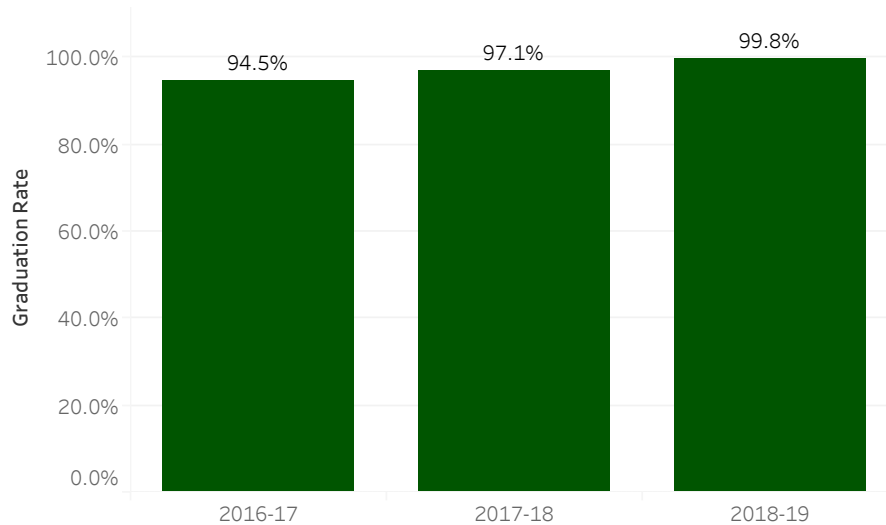

First-Year Students

First Term Spring Fall Summer

Transfer English and Math Completion Rates

*Summer/Fall starts only; includes completions before or during first undergraduate year

3-year Graduation Rates

*Summer/Fall starts only

4-year Transfer Rates

*Summer/Fall starts only